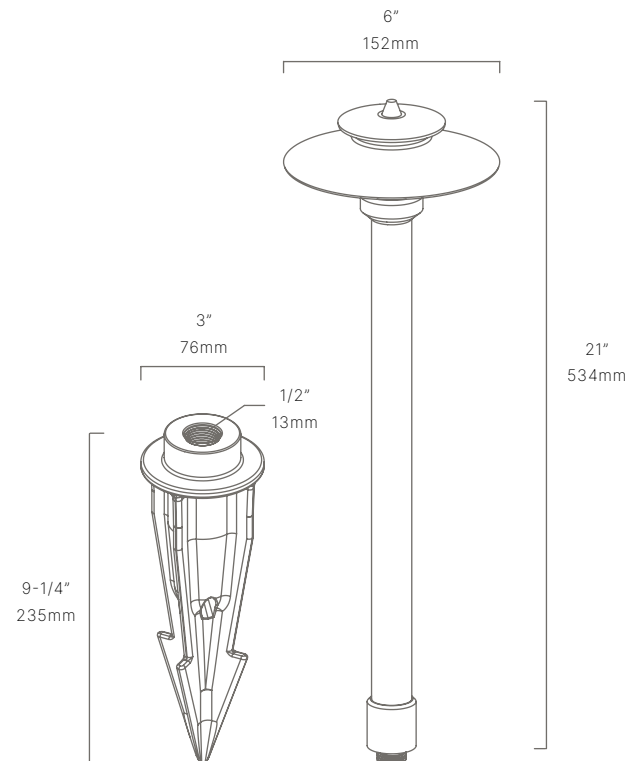

P. 760.931.2910

O. 2742 Loker Ave. W Carlsbad CA 92010

W. www.auroralight.com

MADE IN USA
WITH DOMESTIC & IMPORTED MATERIALS